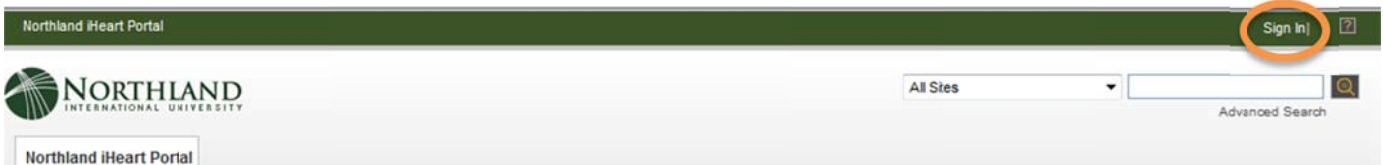

Accessing iHeart from Off Campus

1. Go to <https://iHeart.ni.edu>
2. Click on **Sign In**

3. An **Authentication Required** box will appear; in the username field, enter "NMI\" (slash above Enter) then your Northland username. Enter your Northland password normally.